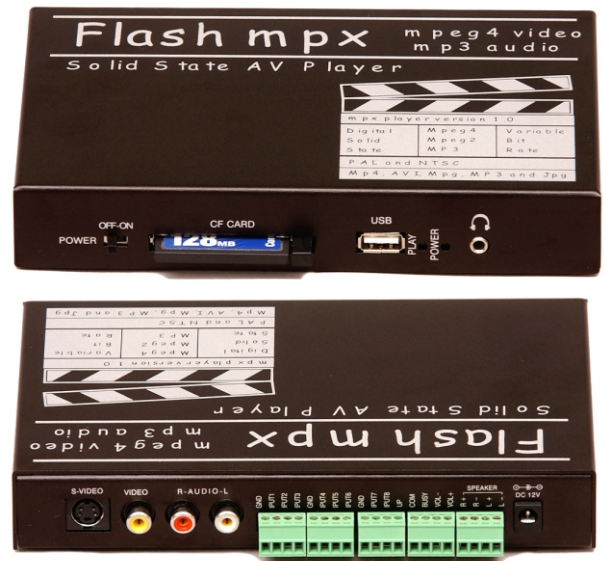

Flash mpx *mp4 video/mp3 audio*

Features:

- Ultra high speed multi DSP single chip, very fast reaction time.
- Plays Mpeg4 and Mpeg2 video at full D1 resolution.
- Optimize to play MP3 audio, MP4 audio and AAC audio.
- Plays from **Compact flash card and USB disk (Flash) drive.**
- 16 digital input connects directly to Push Buttons and Sensors.
- Input is programmable to play different video/audio files.
- Powerful 14 watt digital stereo amplifier.
- Separate stereo headphone amplifier out.
- Composite and S Video out.
- Digital volume control.
- Compact enclosure size, only 7.25" W X 4.25"D X 1.1"H.

Applications:

- High quality video player for Museum and Science Center Interactive Exhibits.
- Video information kiosk for malls and shops.
- Interactive video station for Theme Parks, Go Kart Tracks, Family Fun Parks.
- High quality video player for interactive P.O.P display.
- Sound effect audio player for Sound Dark Ride, Haunted house and Mini Golf.
- Audio announcement for Theme Parks, Rides and Family Fun Centers.

Specifications:

Video rate ...Mpeg4 is 4 mbs, Mpeg2 is 9 mbs
 Audio Storage CF card and USB drive
 Video files Mp4,Avi,Mpg and Jpeg
 Volume control digital, 16 steps
 Line Out, Stereo..... RCA, 2 V p/p
 Headphone out stereo,100 mW, 36 ohm
 PC Board size..... 6"W X 4.25"D X ½"H