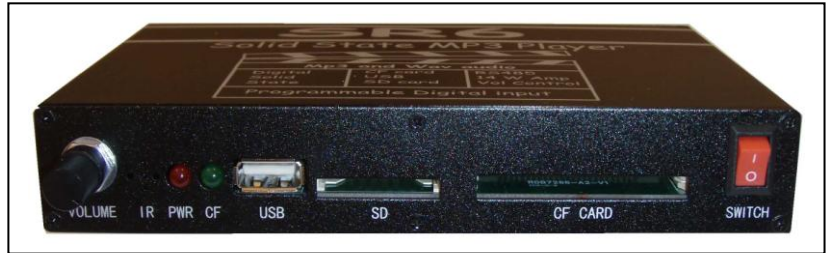

SR6

Solid State Audio/Video Player

Features:

- Plays mp3 audio and DVD video files.
- Plays from CF card, SD card and USB Flash drive.
- Built in 14 Watt stereo amplifier.
- 3 digital Input, direct connection to 6 push buttons.
- Input is expandable to 48 push buttons using the optional IN6 input board.
- Inputs are programmable to play different audio files.
- Inputs can be converted into Pause. Previous and Play functions.
- Optional output board to trigger 4 relays in sync with audio/video. Max 16 relays.
- Compact unit size, only 6" W X 4" D X 1.1"H.

Voltage & Power Switching 12 Vdc, 1 Amp
Audio storage.... CF, SD cards and USB drive
Digital input, TTL Binary.. 5 Screw on terminal
Audio File format MP3 and Wav
Bit rate ..MP3 @320kbps,Wav @16 bit 48 Khz
Audio Line Out, Stereo RCA, 2 V p/p
Audio amplifier Stereo, 14 Watt
Enclosure size 6.25"W X 4" D X 1.1"H

AC input 120 – 240VAC, 50-60Hz
Serial port RS485,RJ12 connector 6 wire.
Volume control Built in volume knob
Video File format Mpeg2 and VOB (DVD)
Video bit rate Max 9 Mbps
Std Video out Composite Video at 480p/576p
PC Video out VGA, DB15 at 640 X 480
Weight including P.S Approximately 2.1 lbs