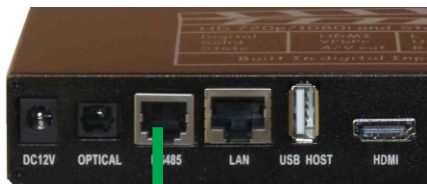

AMA1080p master

IN6

Out port

Hub Input

RS485 HUB, 8 port