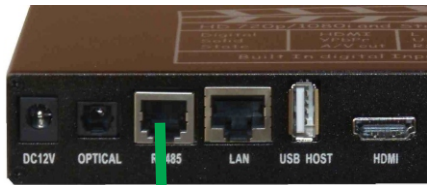

AMA1080p master

IN6

Out port

Hub Input

RS485 HUB, 8 port